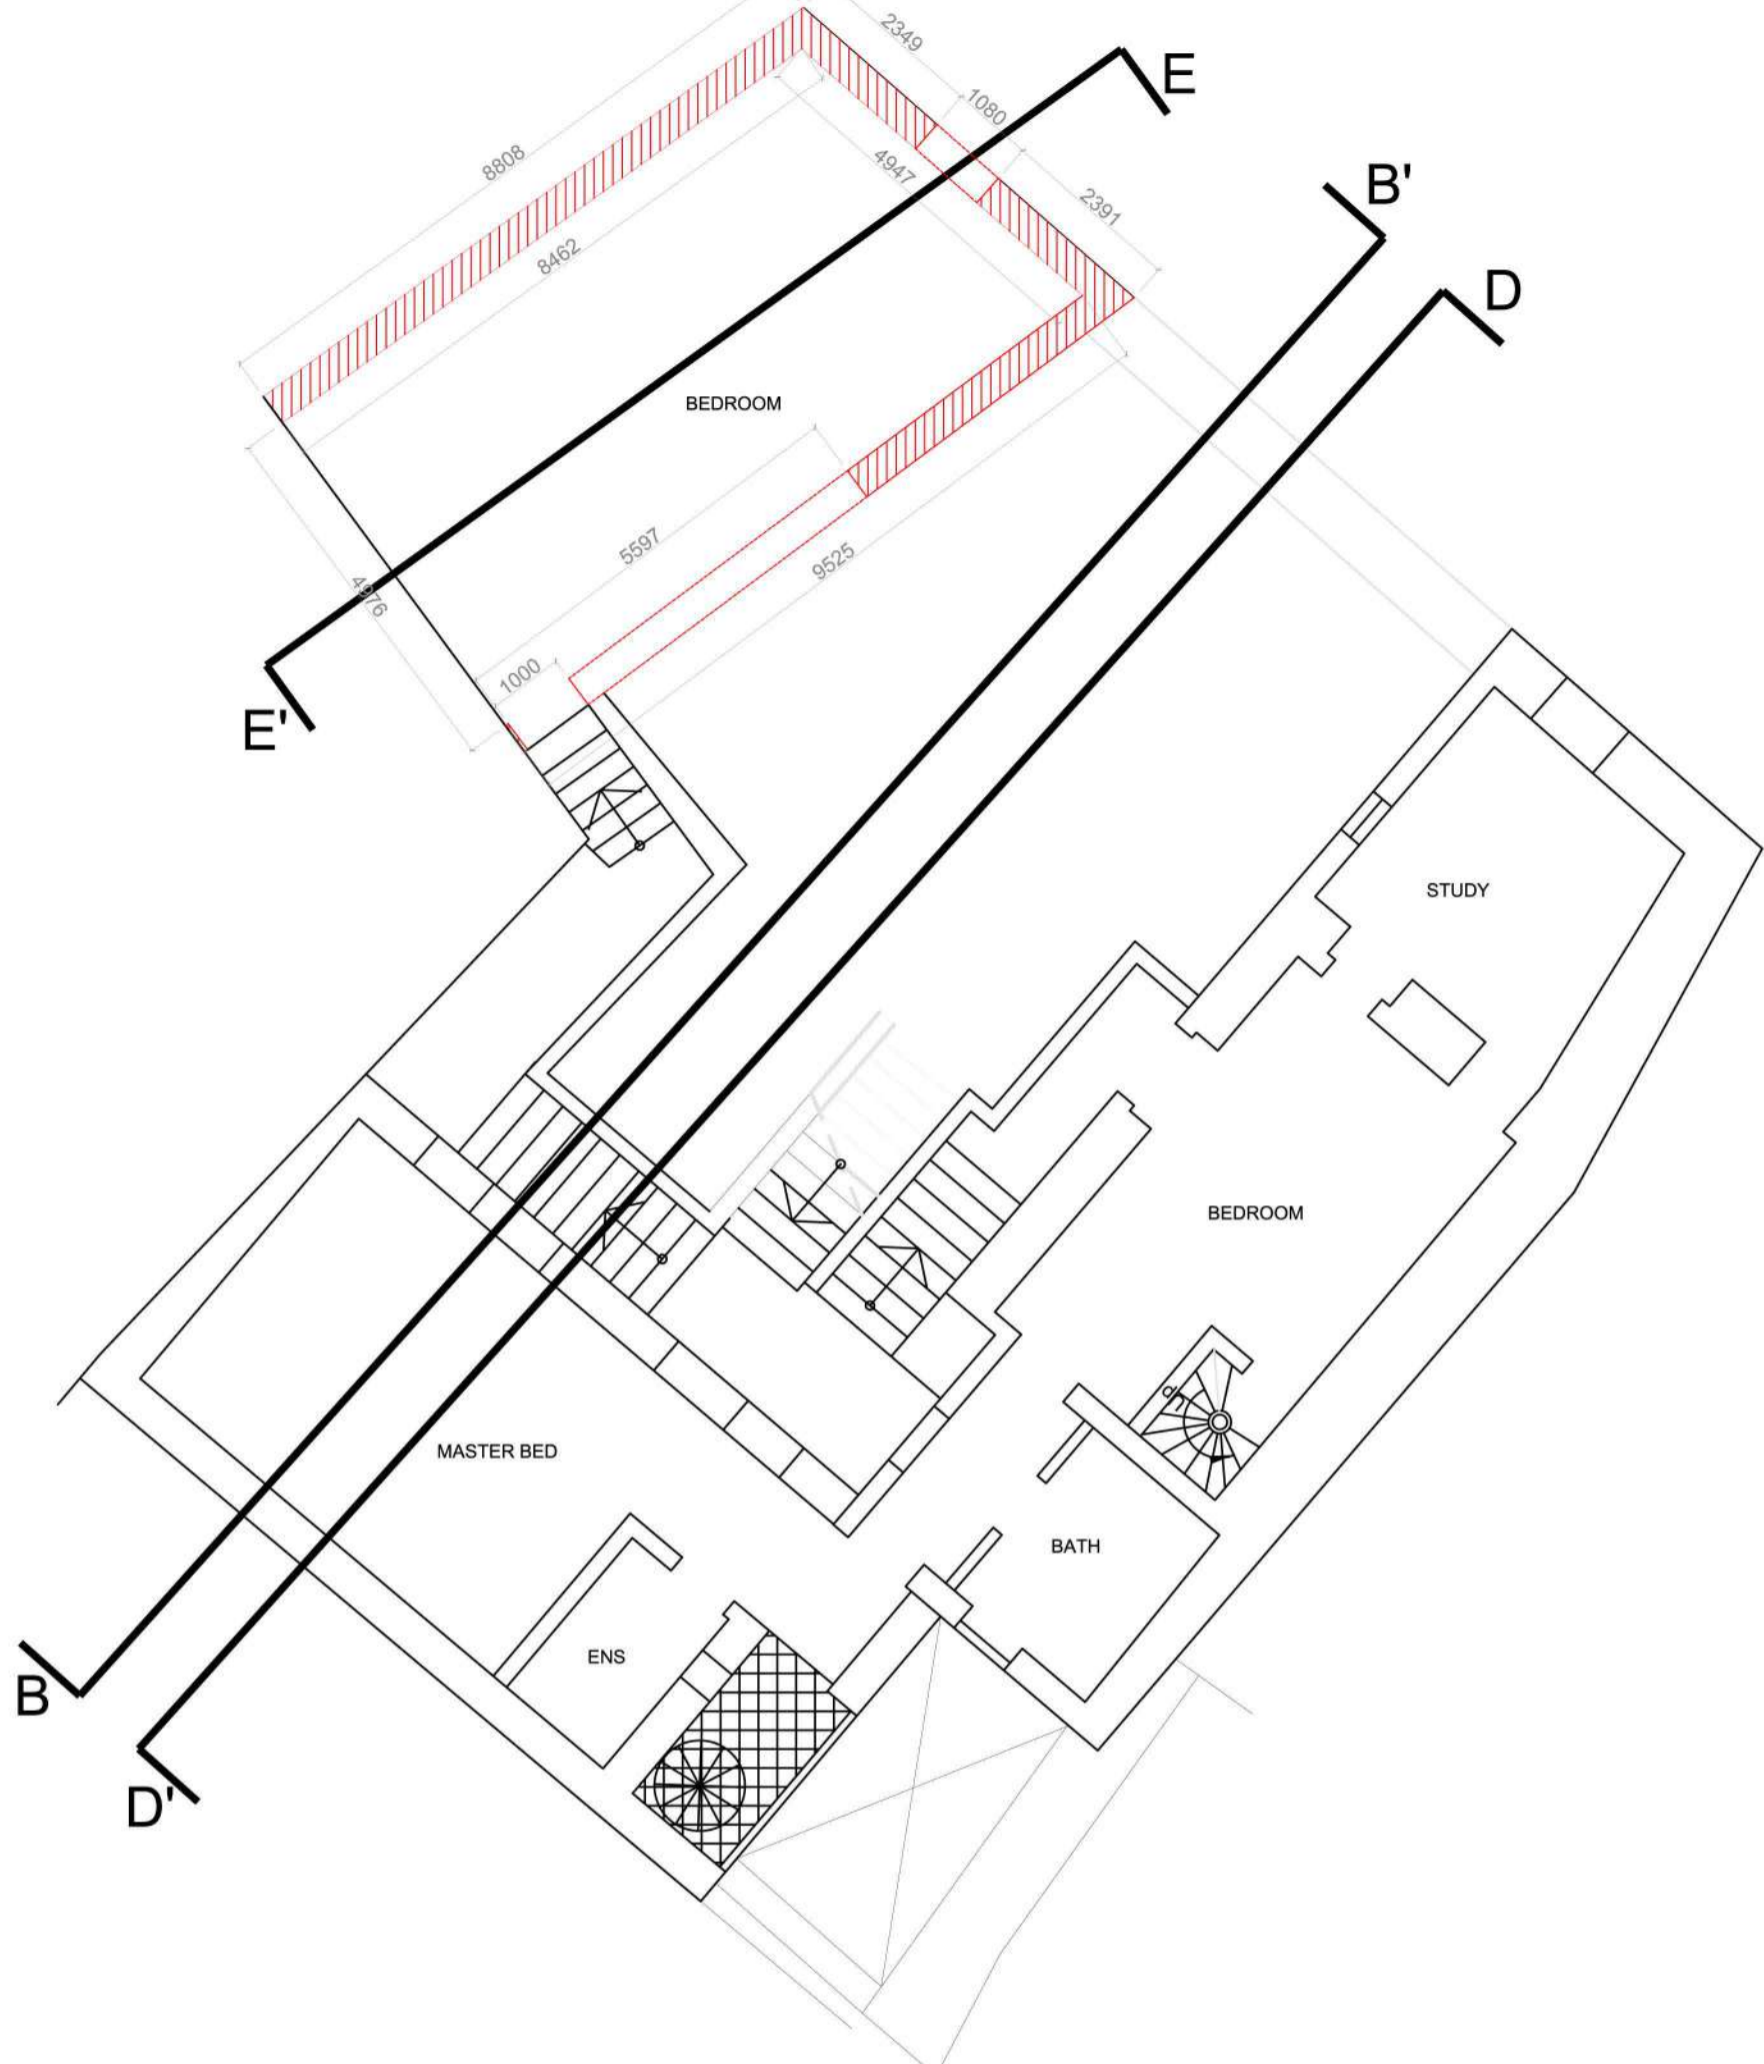

3 APPROVED FIRST FLOOR
Scale 1:100

4 PROPOSED FIRST FLOOR
Scale 1:100

LEGEND:

	Proposal - To Demolish
	Proposal - To Construct
	As Approved by MEPA
	To Sanction - Alteration
	To Sanction - White Painted Railing

NOTES:

Documentation:

Project Data:

DRAWING TITLE:

Approved/Proposed First Floor