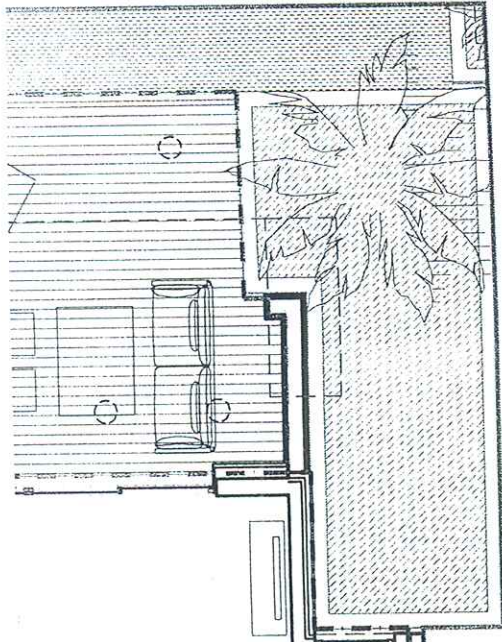

Layout Plan L0  
SCALE 1:100

SCALE 1:100 

Doc P3

+2.80

+3.00

Glass Floor

FFL+0.54

WATER LEVEL+1.84

Water Massage Area

Sch

Key

Layout Plan L0  
SCALE 1:100

Layout Plan B1  
SCALE 1:100

SPINOLA I  
LAGUNA A