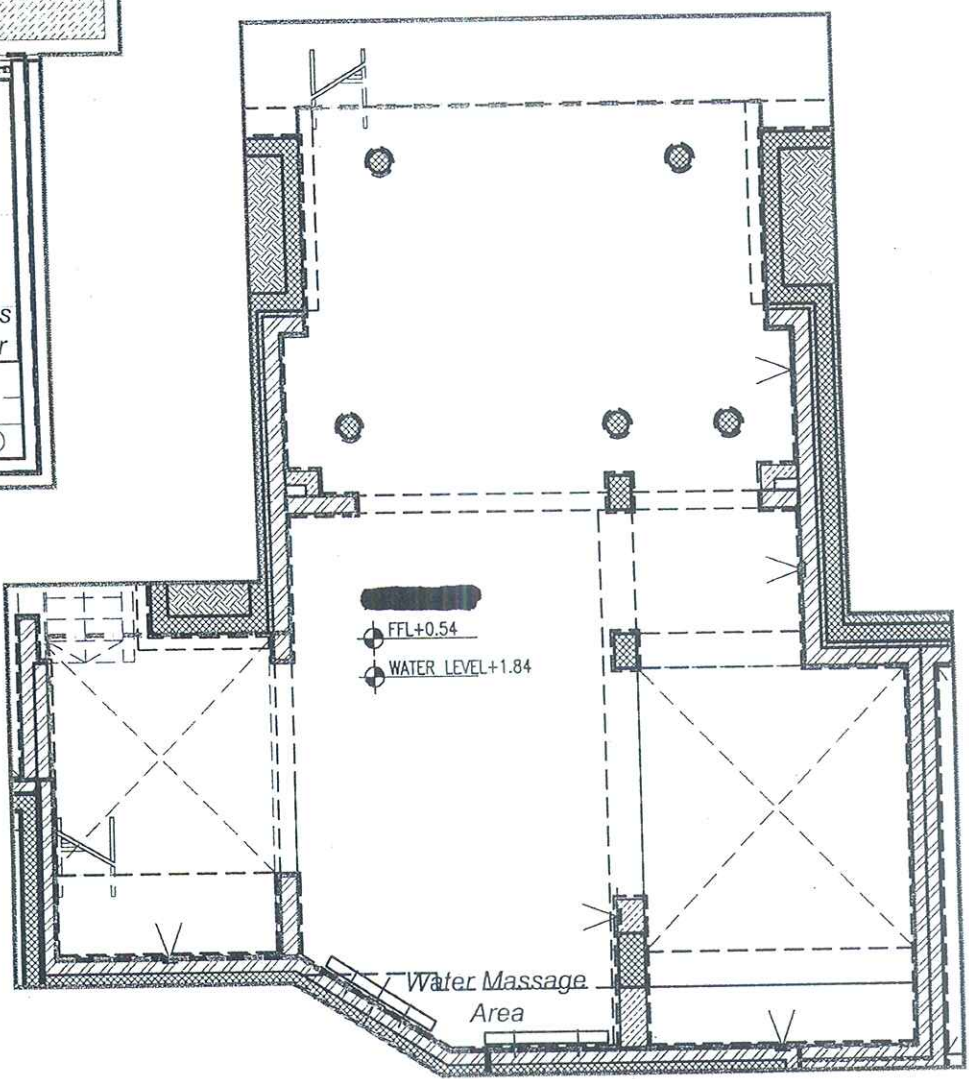

Layout Plan L0  
SCALE 1:100

SCALE 1:100 

Doc P3

+2.80

+3.00

Glass Floor

FFL+0.54

WATER LEVEL+1.84

Water Massage Area

Sch

Key

Layout Plan L0  
SCALE 1:100

Layout Plan B1  
SCALE 1:100

SPINOLA I  
LAGUNA A